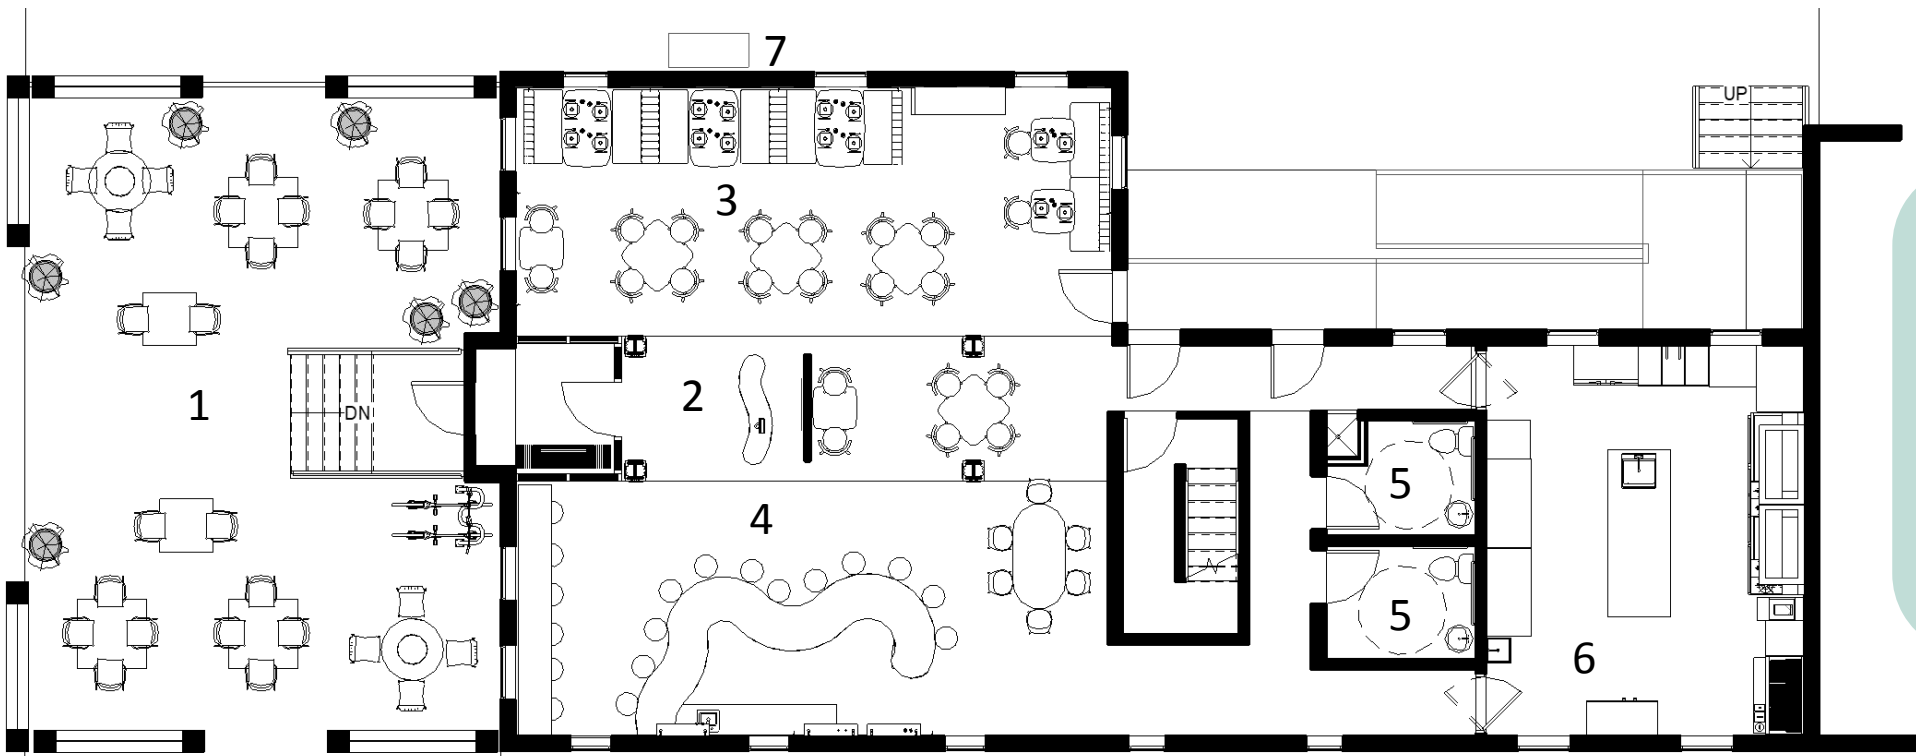

## SIDES

Basket of Fries	\$4
Roasted Vegetables	\$4
Beer Battered Onion Rings	\$6
Garden Salad	\$6

Please note all credit card transactions will be subject to a 1.5% surcharge.

- Level One Key:**
- 1 Outdoor Dining
  - 2 Entry/Hostess Stand
  - 3 Dining Space
  - 4 Bar/Bar Seating
  - 5 Restrooms
  - 6 Kitchen
  - 7 \*Note Gas Meter Relocated

Level One Floorplan

- Basement Key:**
- 1 Mechanical Room
  - 2 Restroom
  - 3 Changing Room/Shower
  - 4 Office
  - 5 Laundry Room
  - 6 Beverage Storage
  - 7 Walk-In Freezer
  - 8 Walk-In Refrigerator
  - 9 Dry Storage
  - 10 Employee Breakroom