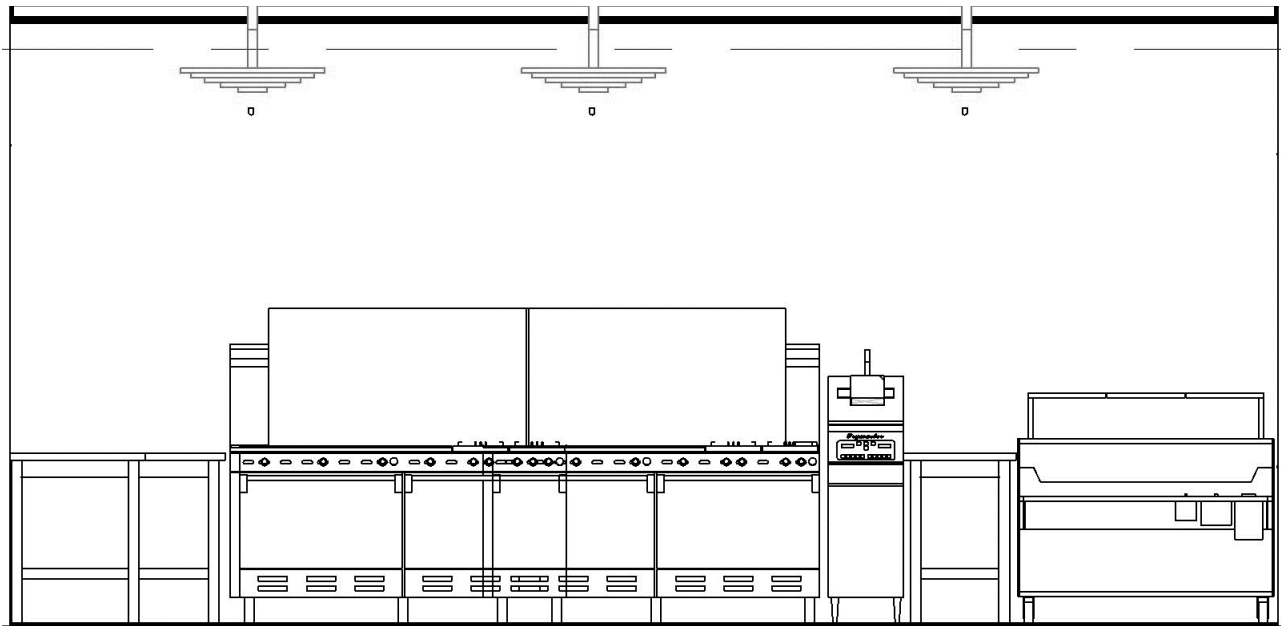

Kitchen Elevation 4