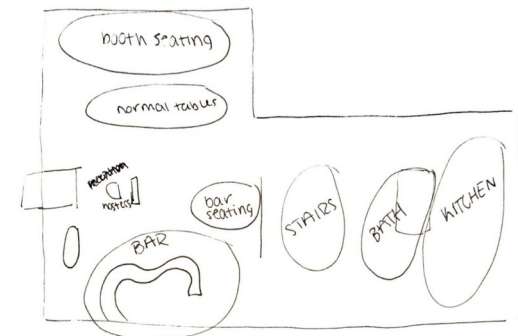

Process Work