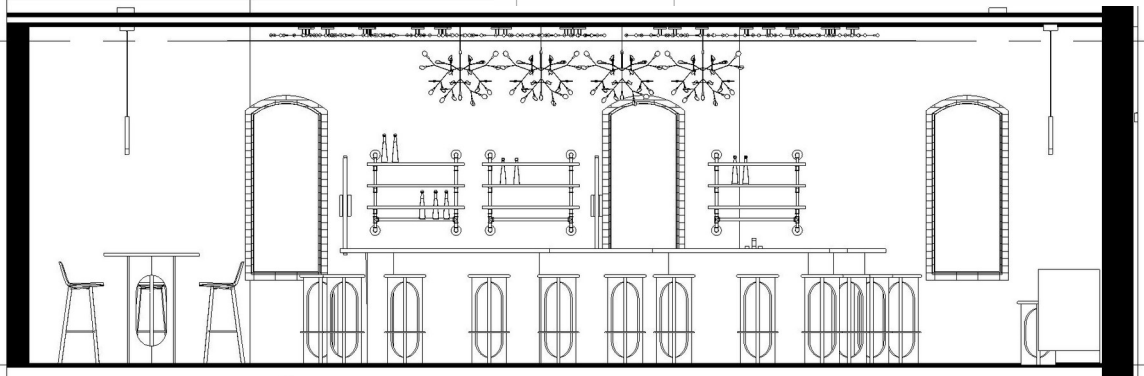

# Bar Area

OCL Glowstick Light

Heracleum II Suspended Light

Zenith Interiors Archie Side Stool

Zenith Interiors Archie Stool

Galway Skyline