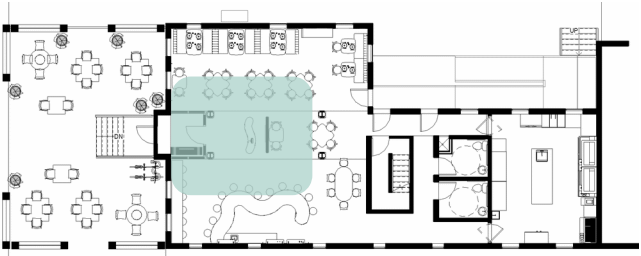

Entrance

Reflected Ceiling Plan