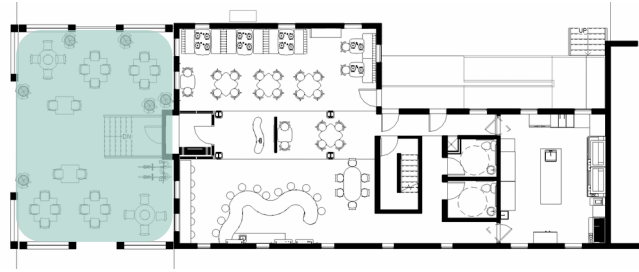

Drawing inspiration from the streets of Galway, an iron and brick structure was represented to define the outdoor dining space; meanwhile string lights hanging over the space mimic the many alleyways in Ireland.