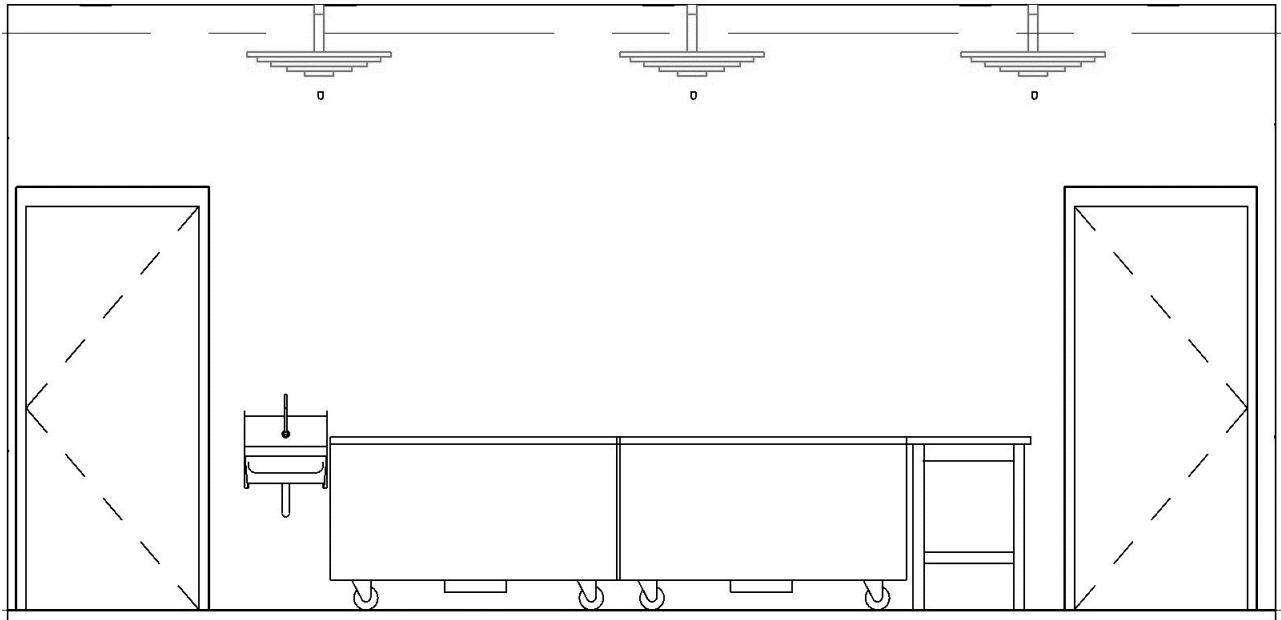

Kitchen Elevation 1