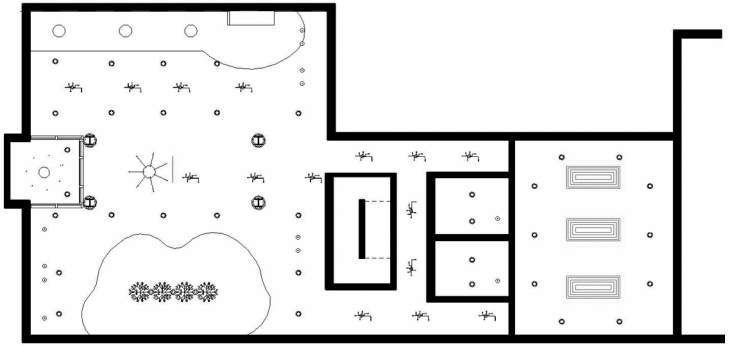

Entrance

Reflected Ceiling Plan