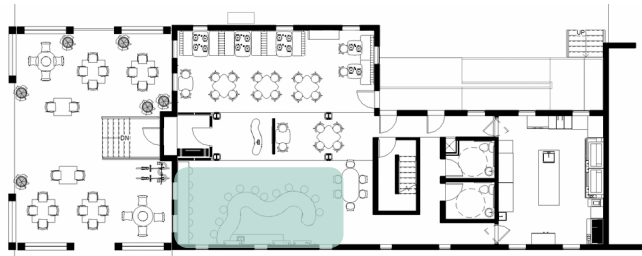

# Bar Area

OCL Glowstick Light

Heracleum II Suspended Light

Zenith Interiors Archie Side Stool

Zenith Interiors Archie Stool

Galway Skyline