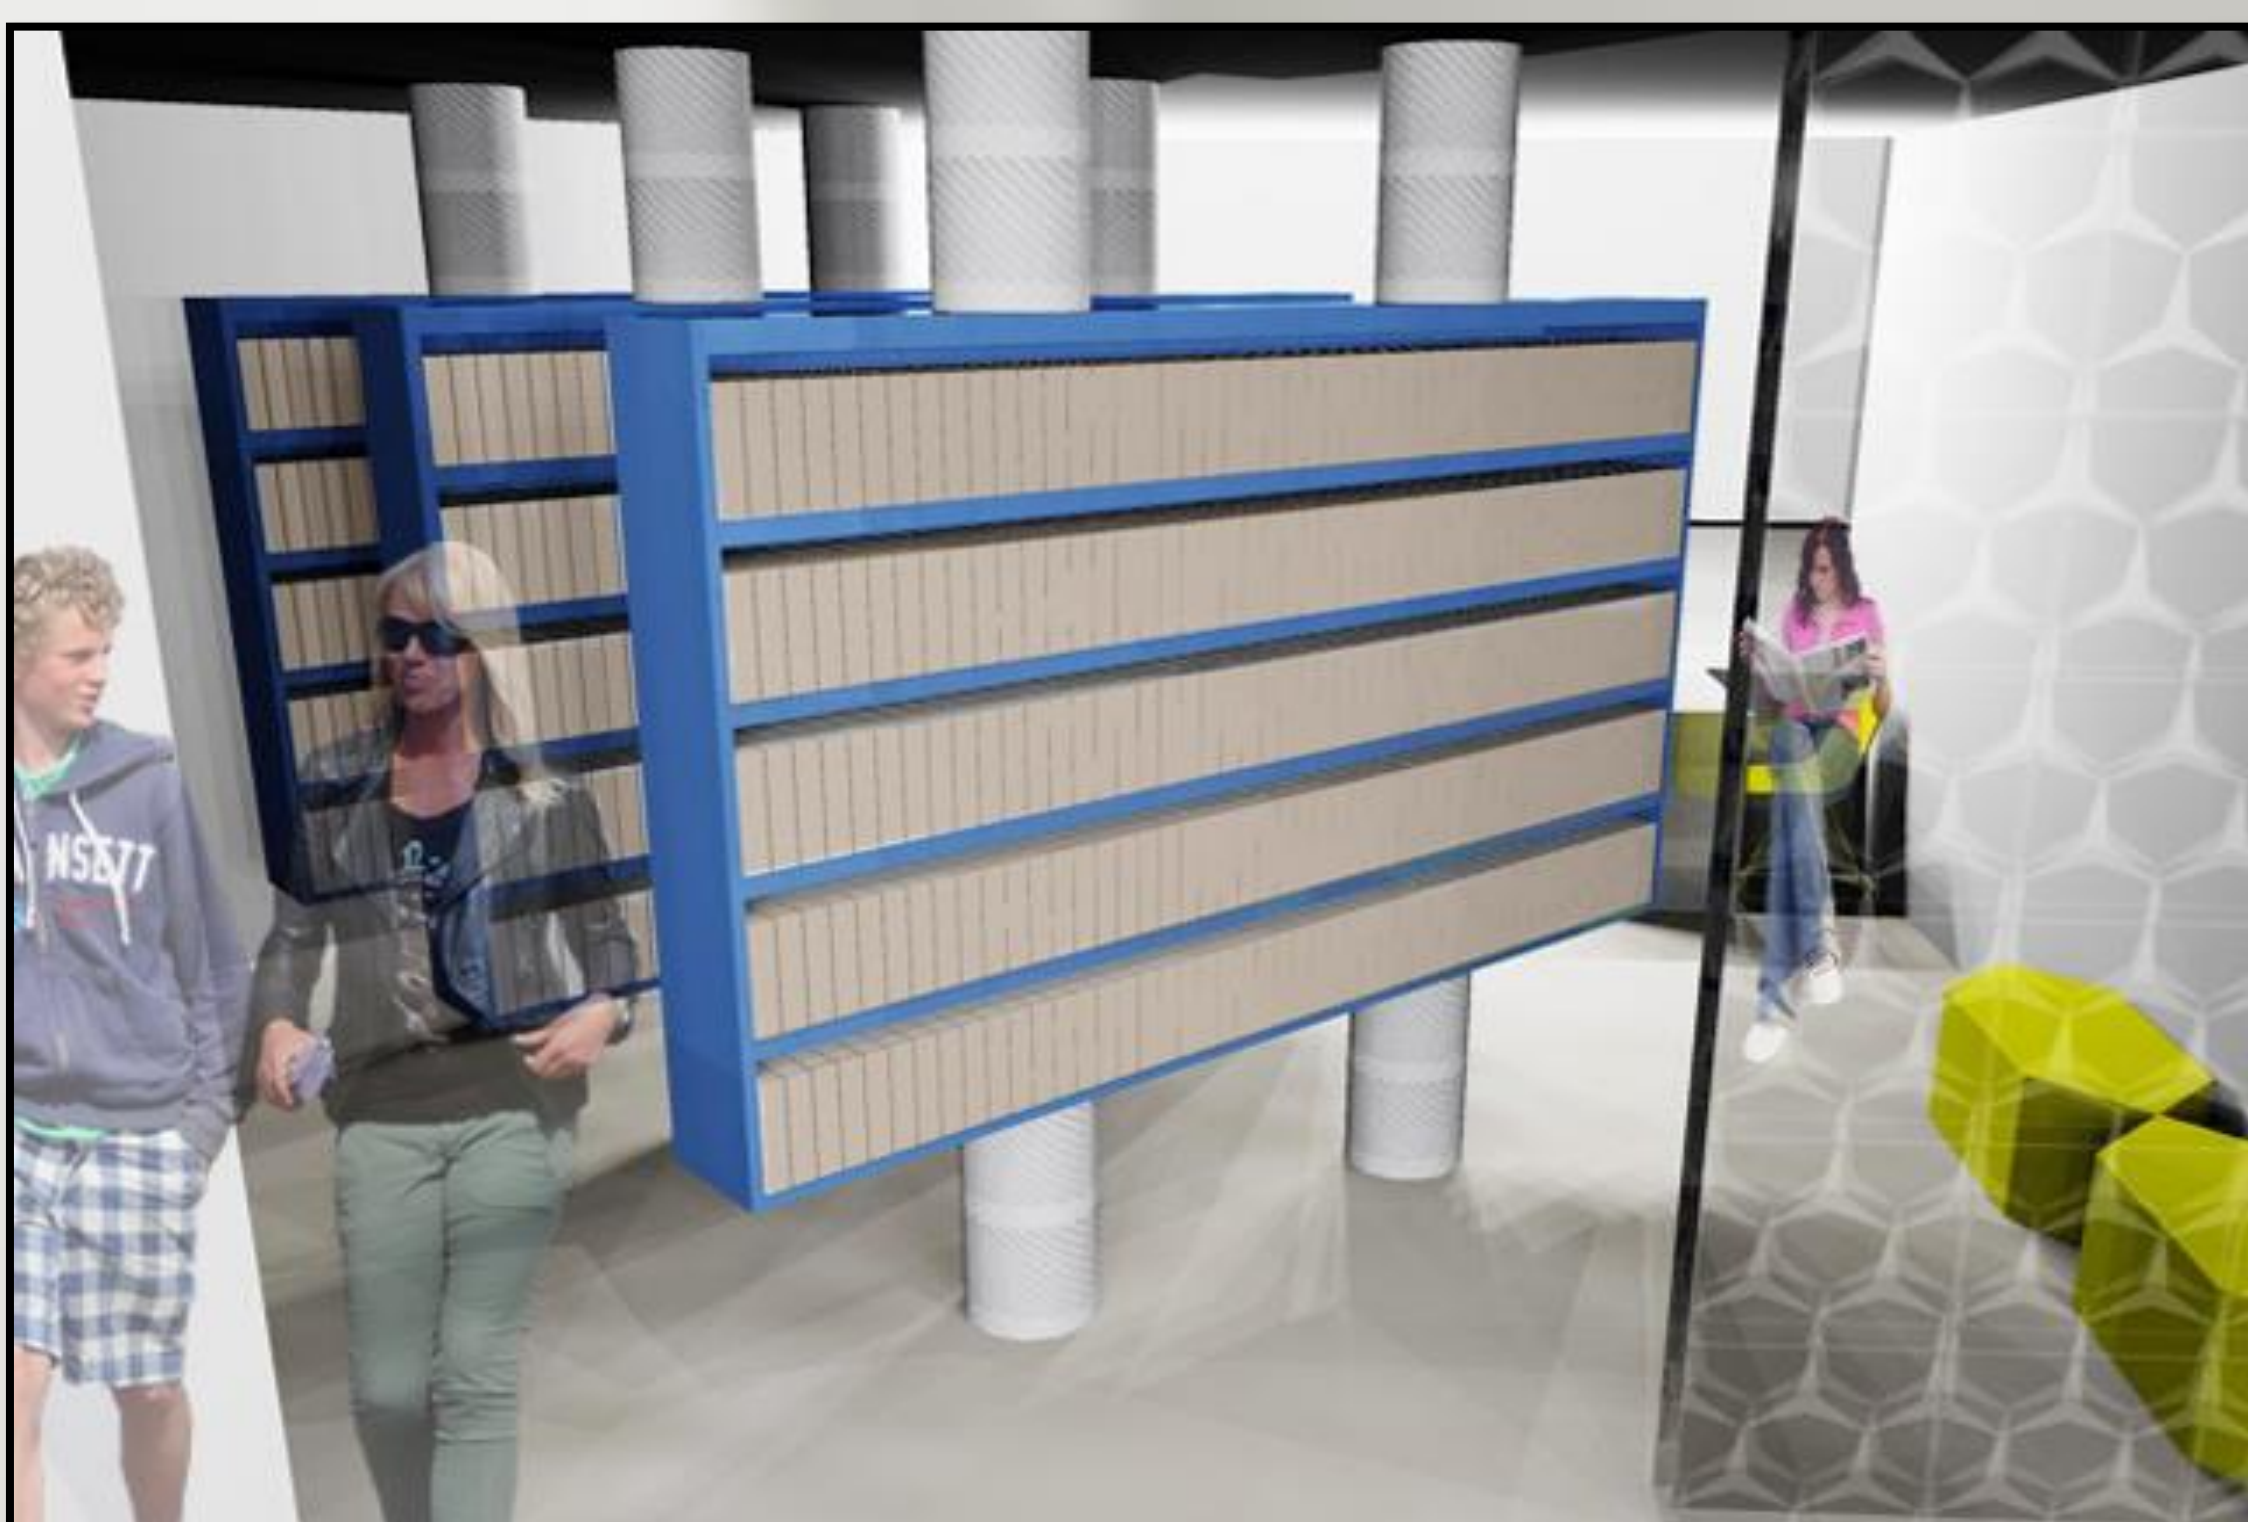

BOOK SHARE

The Book Share Program will allow the community to share their beloved books and exchange for a new one they haven't read. Books release stress, provide greater tranquility, improves your analytical thinking, increases your vocabulary, improves your memory and helps prioritize goals.

It costs just $0.05 in electricity to charge the battery for a 20-30 mile ride. Law regulates a top speed of 20mph for a 170lb. individual and it is not considered a motor vehicle, so no license is needed. With an electric bike, the body is still able to exercise, but much of the strain is removed by the assistance from the electric motor.