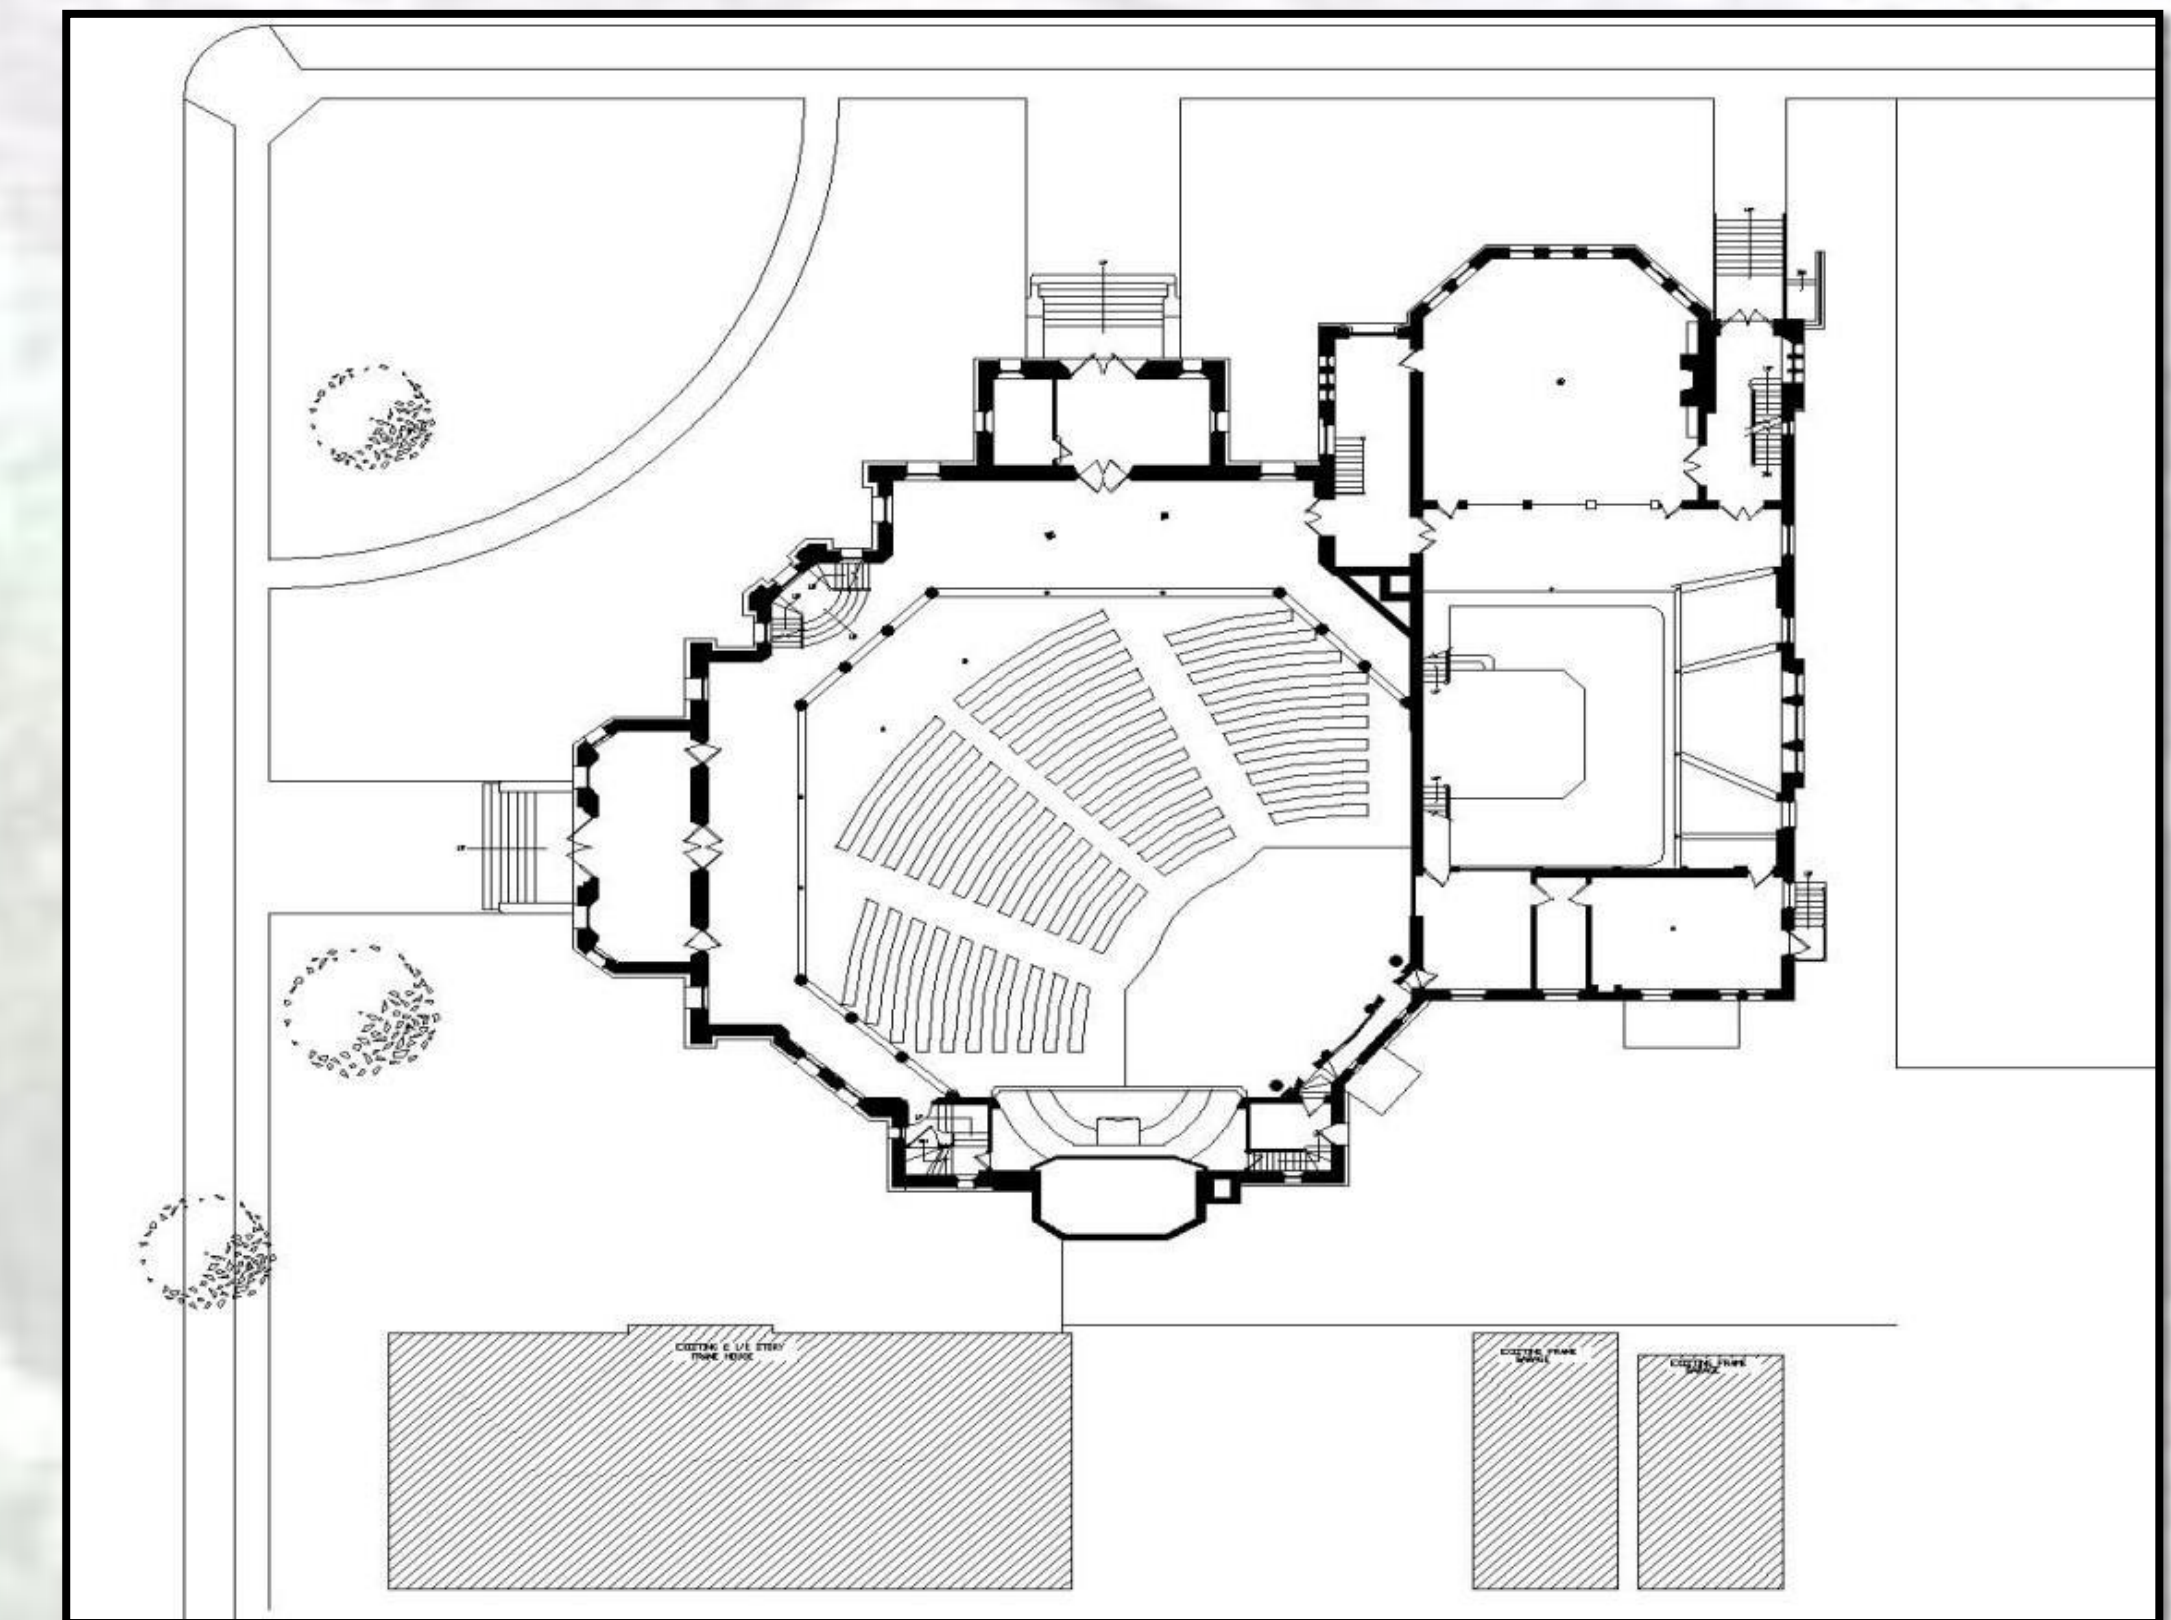

INSPIRATIONAL IMAGES

SITE

467 RICHMOND AVENUE
BUFFALO, NY
LOT SIZE: 66x179
BUILDING SIZE: 36,000sq.ft.

VIEW WEST ENTRANCE

ORIGINAL FLOOR PLAN

FLOOR PLAN

PROGRAM

- FARMERS MARKET
- BOOK SHARE
- ELECTRIC BIKE SHOP
- COMMUNAL SPACES
- COMMUNAL PLATFORM
- COFFEE KIOSK
- TREE PODS
- STAGE
- ART GALLERY
- ARTISTS NOOKS
- SOUP KITCHEN