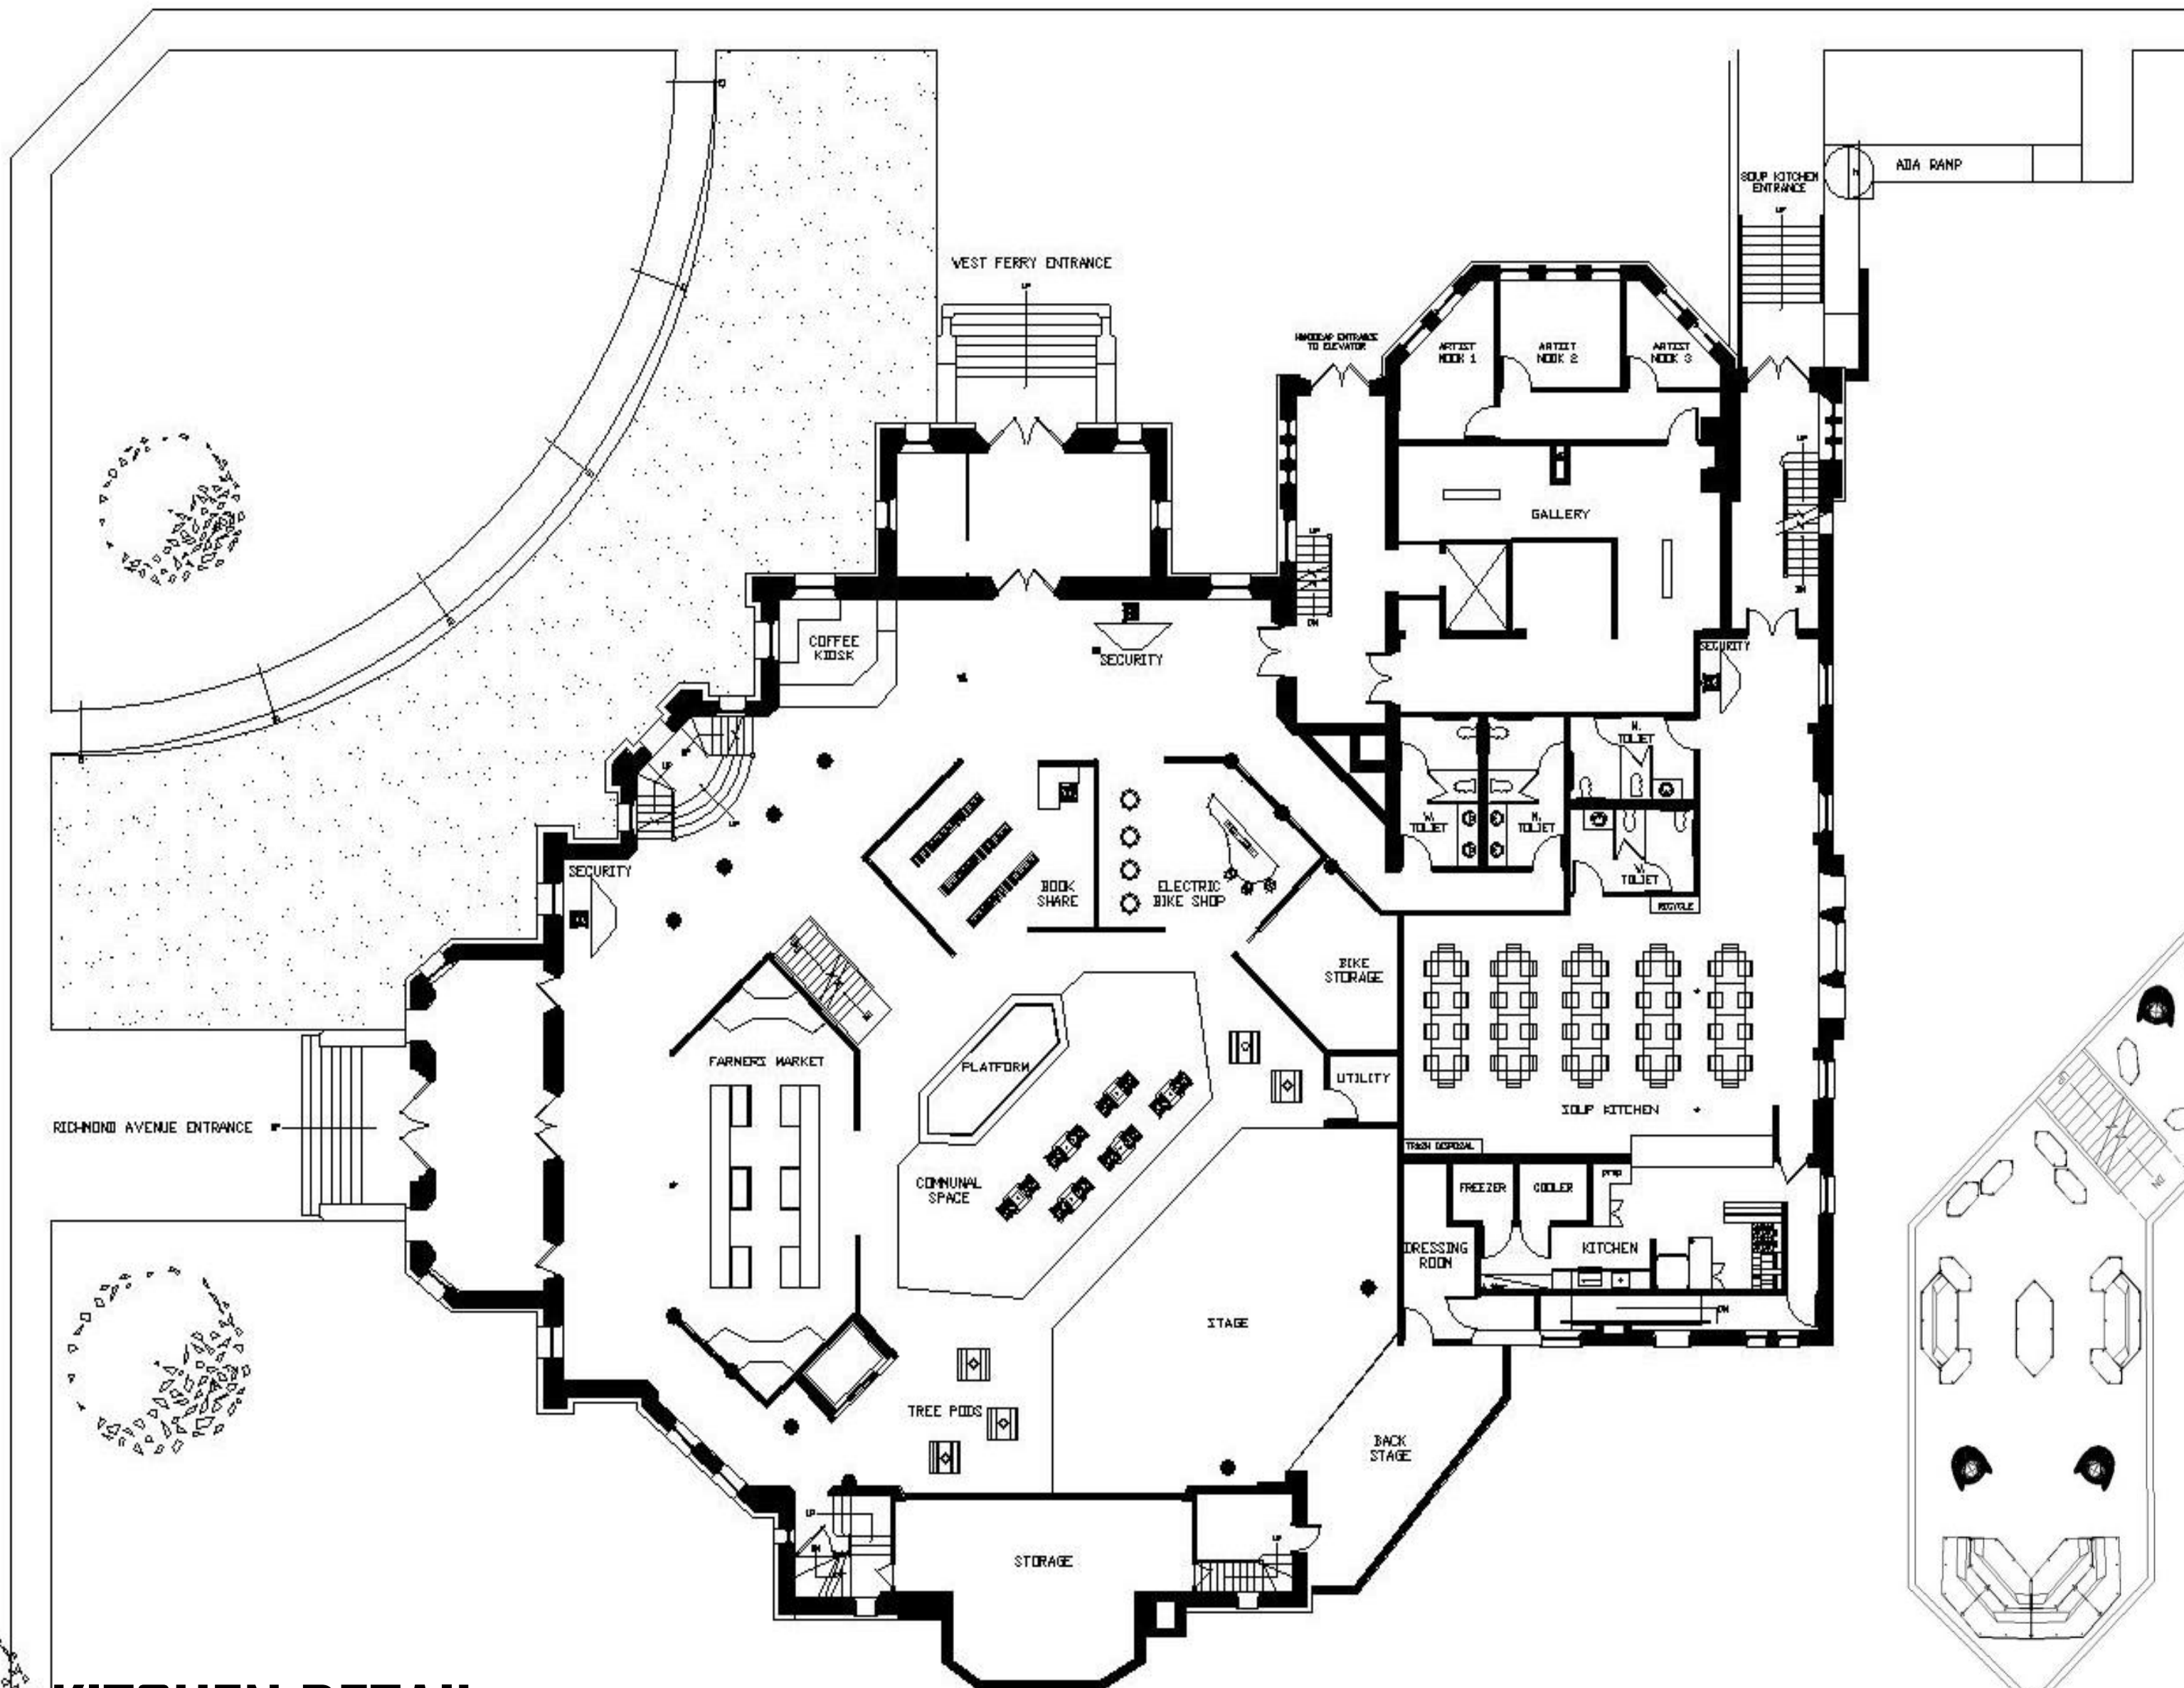

INSPIRATIONAL IMAGES

SITE

467 RICHMOND AVENUE
BUFFALO, NY
LOT SIZE: 66x179
BUILDING SIZE: 36,000sq.ft.

VIEW WEST ENTRANCE

ORIGINAL FLOOR PLAN

FLOOR PLAN

PROGRAM

- FARMERS MARKET
- BOOK SHARE
- ELECTRIC BIKE SHOP
- COMMUNAL SPACES
- COMMUNAL PLATFORM
- COFFEE KIOSK
- TREE PODS
- STAGE
- ART GALLERY
- ARTISTS NOOKS
- SOUP KITCHEN